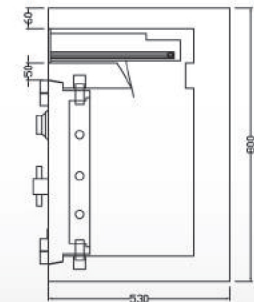

H580 x W510 x D530 (mm)

Internal

H270 x W360 x D350 (mm)

Weight

190 kg

Lock

Combination Lock + Cylinder Key Lock

Features

1 adjustable shelf

EST 220

External

H720 x W510 x D530 (mm)

Internal

H410 x W360 x D335 (mm)

Weight

230 kg

Lock

Combination Lock + Cawi Key Lock 8 Level Fully Import Germany Vds Certified, Key Length Bit To Bit 120mm

Features

1 adjustable shelf

EST 250

External

H800 x W510 x D530 (mm)

Internal

H490 x W360 x D330 (mm)

Weight

290 kg

Lock

Combination Lock + Cawi Key Lock 8 Level Fully Import Germany Vds Certified, Key Length Bit To Bit 120mm

Features

1 adjustable shelf, 1 lockable drawer

Features