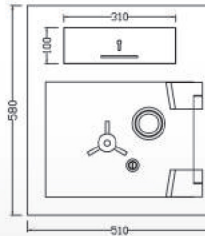

EUROSAFE NIGHT DEPOSIT SAFE'S SPECIFICATIONS

EST 160