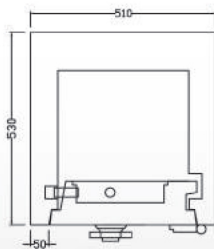

H580 x W510 x D530 (mm)

Internal

H270 x W360 x D350 (mm)

Weight

190 kg

Lock

Combination Lock + Cylinder Key Lock

Features

1 adjustable shelf

EST 220

External

H720 x W510 x D530 (mm)

Internal

H410 x W360 x D335 (mm)

Weight

230 kg

Lock

Combination Lock + Cawi Key Lock 8 Level Fully Import Germany Vds Certified, Key Length Bit To Bit 120mm

Features

1 adjustable shelf

EST 250

External

H800 x W510 x D530 (mm)

Internal

H490 x W360 x D330 (mm)

Weight

290 kg

Lock

Combination Lock + Cawi Key Lock 8 Level Fully Import Germany Vds Certified, Key Length Bit To Bit 120mm

Features

1 adjustable shelf, 1 lockable drawer

Features