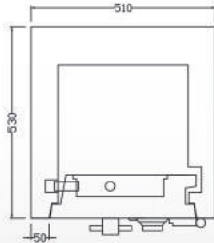

EUROSAFE NIGHT DEPOSIT SAFE'S SPECIFICATIONS

EST 160