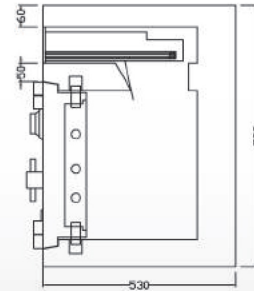

H580 x W510 x D530 (mm)

Internal

H270 x W360 x D350 (mm)

Weight

190 kg

Lock

Combination Lock + Cylinder Key Lock

Features

1 adjustable shelf

EST 220

External

H720 x W510 x D530 (mm)

Internal

H410 x W360 x D335 (mm)

Weight

230 kg

Lock

Combination Lock + Cawi Key Lock 8 Level Fully Import Germany Vds Certified, Key Length Bit To Bit 120mm

Features

1 adjustable shelf

EST 250

External

H800 x W510 x D530 (mm)

Internal

H490 x W360 x D330 (mm)

Weight

290 kg

Lock

Combination Lock + Cawi Key Lock 8 Level Fully Import Germany Vds Certified, Key Length Bit To Bit 120mm

Features

1 adjustable shelf, 1 lockable drawer

Features