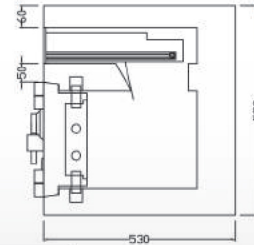

EUROSAFE NIGHT DEPOSIT SAFE'S SPECIFICATIONS

EST 160