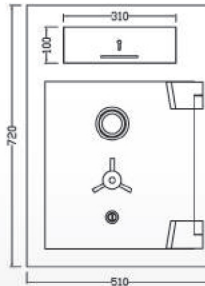

H580 x W510 x D530 (mm)

Internal

H270 x W360 x D350 (mm)

Weight

190 kg

Lock

Combination Lock + Cylinder Key Lock

Features

1 adjustable shelf

EST 220

External

H720 x W510 x D530 (mm)

Internal

H410 x W360 x D335 (mm)

Weight

230 kg

Lock

Combination Lock + Cawi Key Lock 8 Level Fully Import Germany Vds Certified, Key Length Bit To Bit 120mm

Features

1 adjustable shelf

EST 250

External

H800 x W510 x D530 (mm)

Internal

H490 x W360 x D330 (mm)

Weight

290 kg

Lock

Combination Lock + Cawi Key Lock 8 Level Fully Import Germany Vds Certified, Key Length Bit To Bit 120mm

Features

1 adjustable shelf, 1 lockable drawer

Features