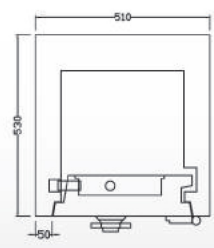

H580 x W510 x D530 (mm)

Internal

H270 x W360 x D350 (mm)

Weight

190 kg

Lock

Combination Lock + Cylinder Key Lock

Features

1 adjustable shelf

EST 220

External

H720 x W510 x D530 (mm)

Internal

H410 x W360 x D335 (mm)

Weight

230 kg

Lock

Combination Lock + Cawi Key Lock 8 Level Fully Import Germany Vds Certified, Key Length Bit To Bit 120mm

Features

1 adjustable shelf

EST 250

External

H800 x W510 x D530 (mm)

Internal

H490 x W360 x D330 (mm)

Weight

290 kg

Lock

Combination Lock + Cawi Key Lock 8 Level Fully Import Germany Vds Certified, Key Length Bit To Bit 120mm

Features

1 adjustable shelf, 1 lockable drawer

Features