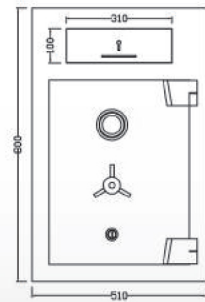

H580 x W510 x D530 (mm)

Internal

H270 x W360 x D350 (mm)

Weight

190 kg

Lock

Combination Lock + Cylinder Key Lock

Features

1 adjustable shelf

EST 220

External

H720 x W510 x D530 (mm)

Internal

H410 x W360 x D335 (mm)

Weight

230 kg

Lock

Combination Lock + Cawi Key Lock 8 Level Fully Import Germany Vds Certified, Key Length Bit To Bit 120mm

Features

1 adjustable shelf

EST 250

External

H800 x W510 x D530 (mm)

Internal

H490 x W360 x D330 (mm)

Weight

290 kg

Lock

Combination Lock + Cawi Key Lock 8 Level Fully Import Germany Vds Certified, Key Length Bit To Bit 120mm

Features

1 adjustable shelf, 1 lockable drawer

Features